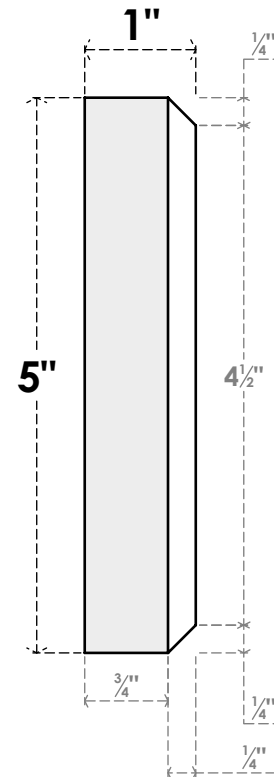

ROSP050X050X100SDG07

5"W X 5"H X 1"P STANDARD SEDGWICK STAR ROSETTE WITH BEVELED EDGE, ARCHITECTURAL GRADE PVC

FRONT

SIDE

EKENA MILLWORK
2300 WEST MAIN ST.
CLARKSVILLE, TX 75426
TOLL FREE: 866-607-0453
WWW.EKENAMILLWORK.COM

NOTES

1. INSTALLATION TO BE COMPLETED IN ACCORDANCE WITH MANUFACTURER'S SPECIFICATIONS.
2. DRAWING MAY NOT BE TO SCALE
3. THIS DRAWING IS INTENDED FOR DESIGN AND PLANNING PURPOSES ONLY.
4. ALL INFORMATION CONTAINED HEREIN WAS CURRENT AT THE TIME OF DEVELOPMENT BUT MUST BE REVIEWED AND APPROVED BY THE PRODUCT MANUFACTURER TO BE CONSIDERED ACCURATE.
5. ARCHITECTURAL GRADE PVC PRODUCTS ARE MADE FROM EXPANDED CELLULAR PVC AND COME NATURALLY WHITE BUT MAY BE PAINTED