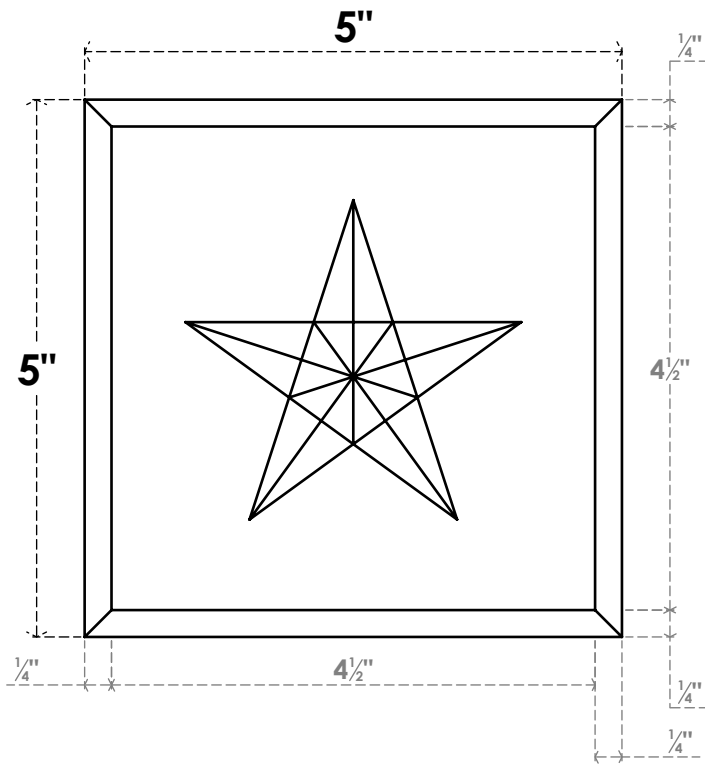

ROSP050X050X100SDG07

5"W X 5"H X 1"P STANDARD SEDGWICK STAR ROSETTE WITH BEVELED EDGE, ARCHITECTURAL GRADE PVC

FRONT

SIDE

EKENA MILLWORK
2300 WEST MAIN ST.
CLARKSVILLE, TX 75426
TOLL FREE: 866-607-0453
WWW.EKENAMILLWORK.COM